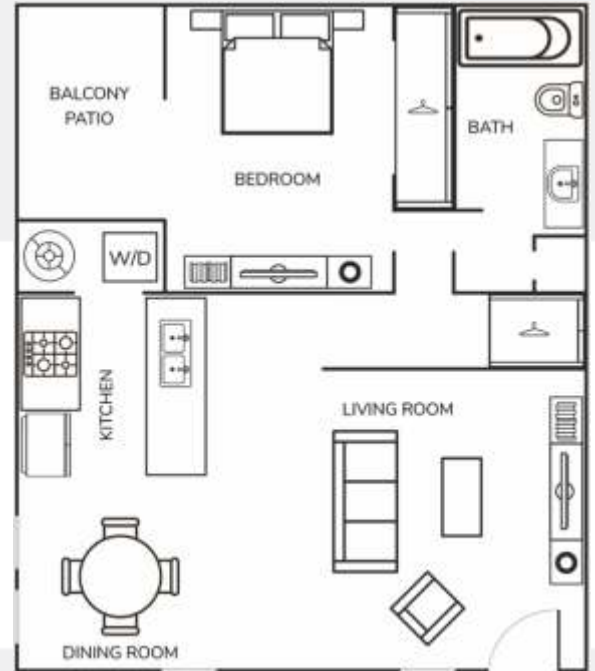

Call to schedule a tour of your future apartment home today!

INTERIORS

Spacious Floor Plans (1, and 2 Bedroom)

Washer and Dryer Connections

All Electric Kitchens Include:
Pantry, Frost-Free Refrigerator,
and Self-Cleaning Oven

On-Site Maintenance

Plano School District

Minutes From Downtown Dallas

Some Four-plexes (Bungalows)

Spacious On-Site Laundry Facility

FLOOR PLAN TYPES

1 Bed / 1 Bath -683 Sq. Ft.*

1 Bed / 1 Bath -715 Sq. Ft.*

2 Bed / 2 Bath -935 Sq. Ft.*

*Available in select homes

1705 Jupiter Road, Plano TX 75074

(972) 424-6561

FLOOR PLAN TYPES

1 Bed / 1 Bath - 683 Sq. Ft.*

1 Bed / 1 Bath - 715 Sq. Ft.*

2 Bed / 2 Bath 935 Sq. Ft.*